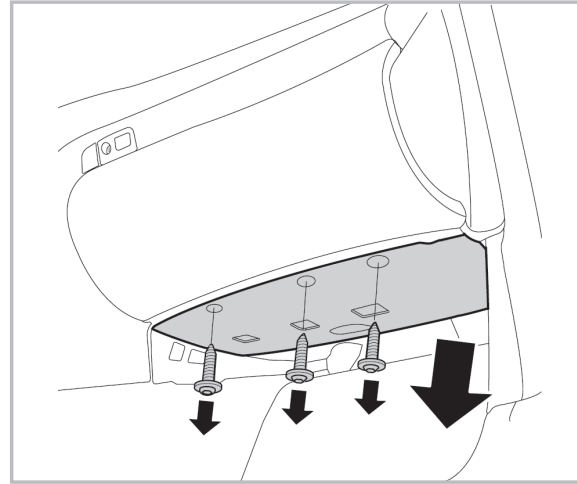

COMFORT

particle filter

FOR
HONDA

CIVIC V A/C- (01/95 > 03/01)

698869

FH235

PA

WANT TO
KNOW MORE?