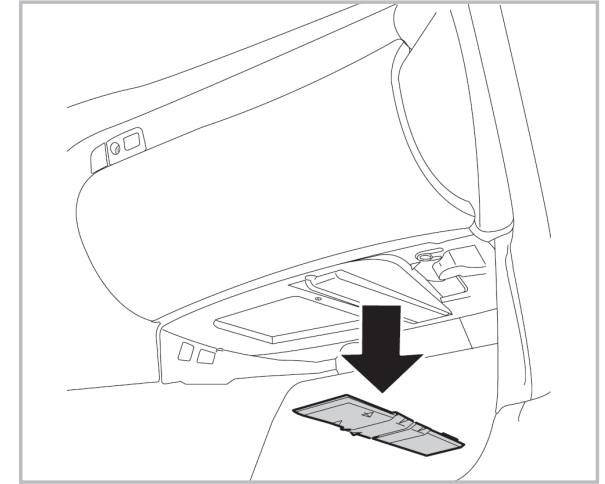

COMFORT

particle filter

FOR
HONDA

CIVIC V A/C- (01/95 > 03/01)

698869

FH235

PA

WANT TO
KNOW MORE?