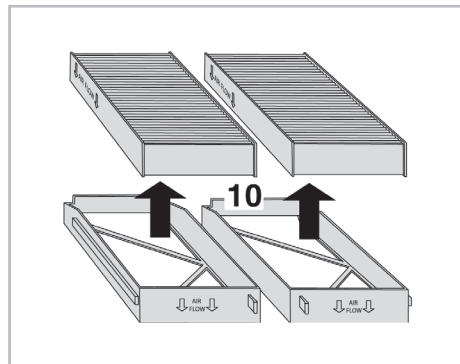

particle
filter

FOR
HONDA

CR-V A/C+ (01/97 > 12/06)

698869

FH235

PA

WANT TO
KNOW MORE?

www.valeo-techassist.com