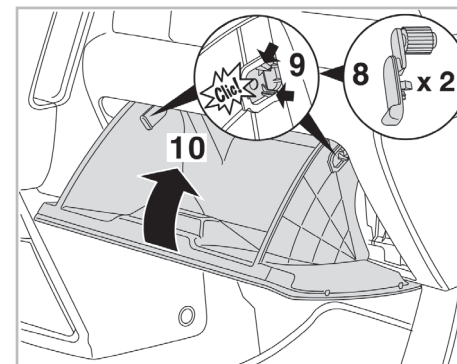

particle
filter

FOR
HONDA

CR-V A/C+ (01/97 > 12/06)

698869

FH235

PA

WANT TO
KNOW MORE?

www.valeo-techassist.com