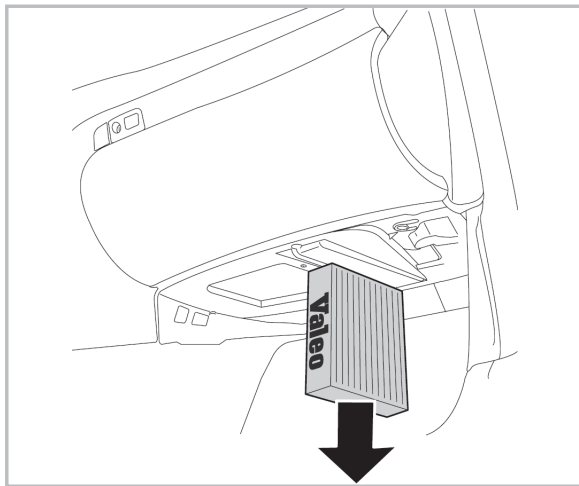

COMFORT

particle filter

FOR
HONDA

CIVIC V A/C- (01/95 > 03/01)

698869

FH235

PA

WANT TO
KNOW MORE?