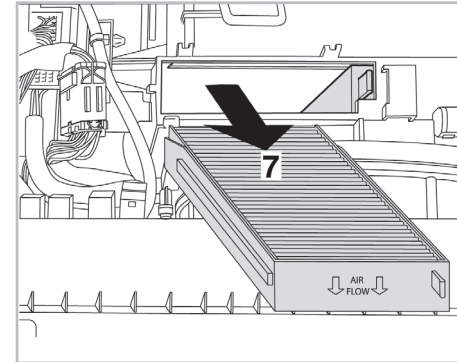

particle
filter

FOR
HONDA

CR-V A/C+ (01/97 > 12/06)

698869

FH235

PA

WANT TO
KNOW MORE?

www.valeo-techassist.com