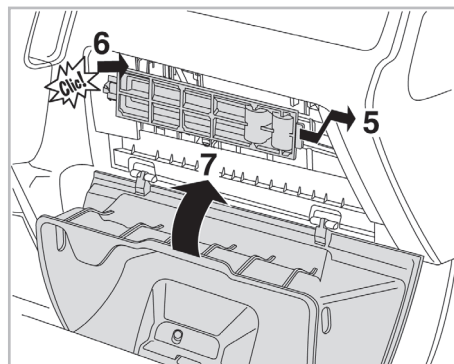

particle
filter

FOR
HONDA

CR-V A/C+ (01/97 > 12/06)

698869

FH235

PA

WANT TO
KNOW MORE?

www.valeo-techassist.com