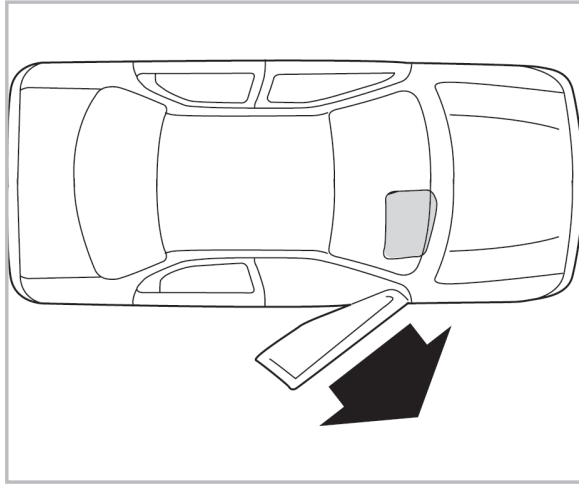

COMFORT

particle filter

FOR
HONDA

CIVIC V A/C- (01/95 > 03/01)

698869

FH235

PA

WANT TO
KNOW MORE?