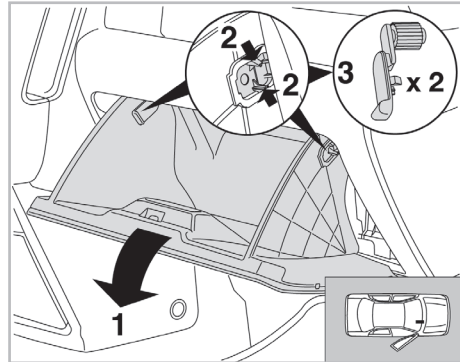

particle
filter

FOR
HONDA

CR-V A/C+ (01/97 > 12/06)

698869

FH235

PA

WANT TO
KNOW MORE?

www.valeo-techassist.com