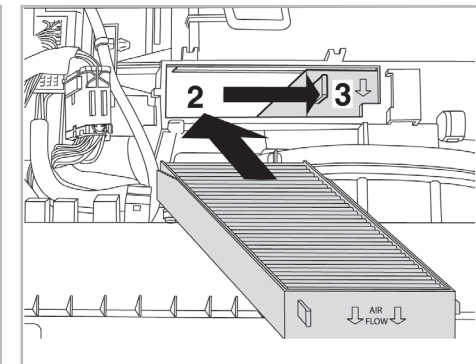

particle
filter

FOR
HONDA

CR-V A/C+ (01/97 > 12/06)

698869

FH235

PA

WANT TO
KNOW MORE?

www.valeo-techassist.com