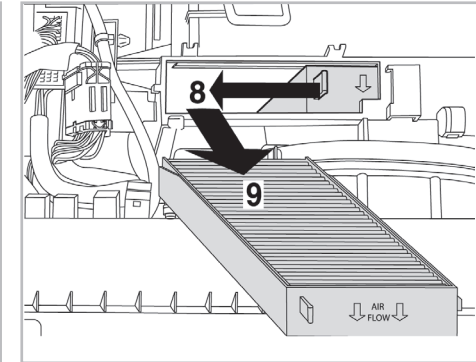

particle
filter

FOR
HONDA

CR-V A/C+ (01/97 > 12/06)

698869

FH235

PA

WANT TO
KNOW MORE?

www.valeo-techassist.com