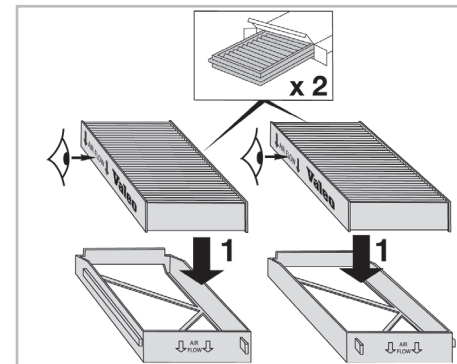

particle
filter

FOR
HONDA

CR-V A/C+ (01/97 > 12/06)

698869

FH235

PA

WANT TO
KNOW MORE?

www.valeo-techassist.com