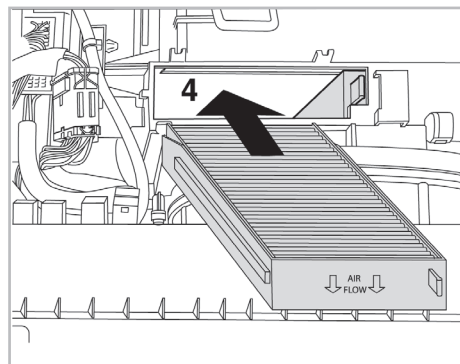

particle
filter

FOR
HONDA

CR-V A/C+ (01/97 > 12/06)

698869

FH235

PA

WANT TO
KNOW MORE?

www.valeo-techassist.com