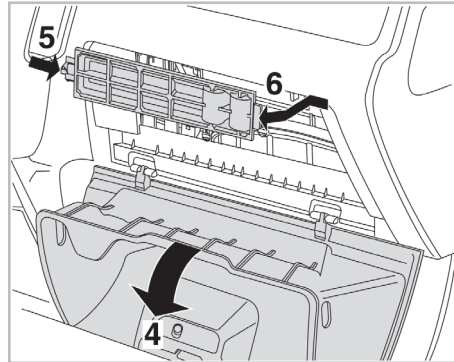

particle
filter

FOR
HONDA

CR-V A/C+ (01/97 > 12/06)

698869

FH235

PA

WANT TO
KNOW MORE?

www.valeo-techassist.com